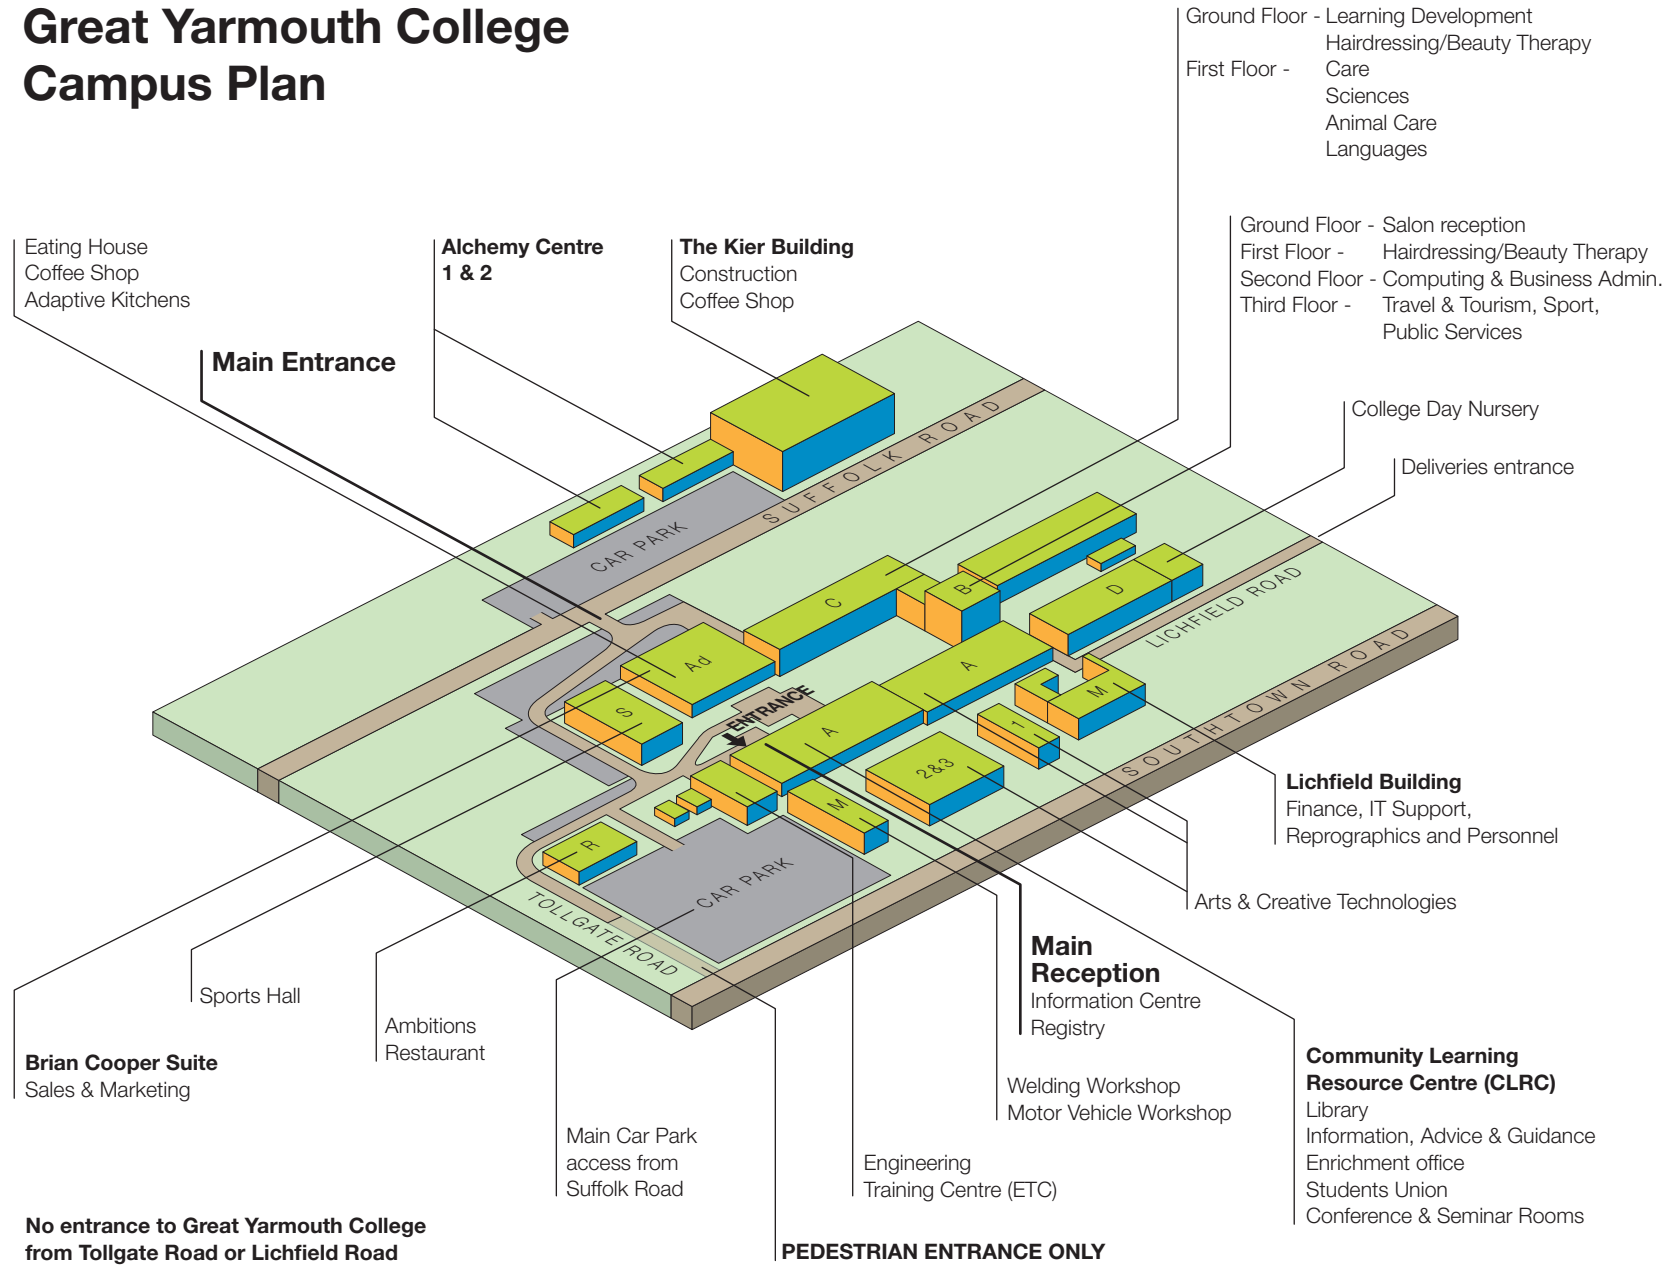

Great Yarmouth College Campus Plan

Eating House
Coffee Shop
Adaptive Kitchens

Main Entrance

**Alchemy Centre
1 & 2**

The Kier Building
Construction
Coffee Shop

Ground Floor - Learning Development
Hairdressing/Beauty Therapy
First Floor - Care
Sciences
Animal Care
Languages

Ground Floor - Salon reception
First Floor - Hairdressing/Beauty Therapy
Second Floor - Computing & Business Admin.
Third Floor - Travel & Tourism, Sport,
Public Services

College Day Nursery
Deliveries entrance

Lichfield Building
Finance, IT Support,
Reprographics and Personnel

Arts & Creative Technologies

Main Reception
Information Centre
Registry

Welding Workshop
Motor Vehicle Workshop

**Community Learning
Resource Centre (CLRC)**
Library
Information, Advice & Guidance
Enrichment office
Students Union
Conference & Seminar Rooms

Brian Cooper Suite
Sales & Marketing

Sports Hall

Ambitions
Restaurant

Main Car Park
access from
Suffolk Road

Engineering
Training Centre (ETC)

PEDESTRIAN ENTRANCE ONLY

**No entrance to Great Yarmouth College
from Tollgate Road or Lichfield Road**